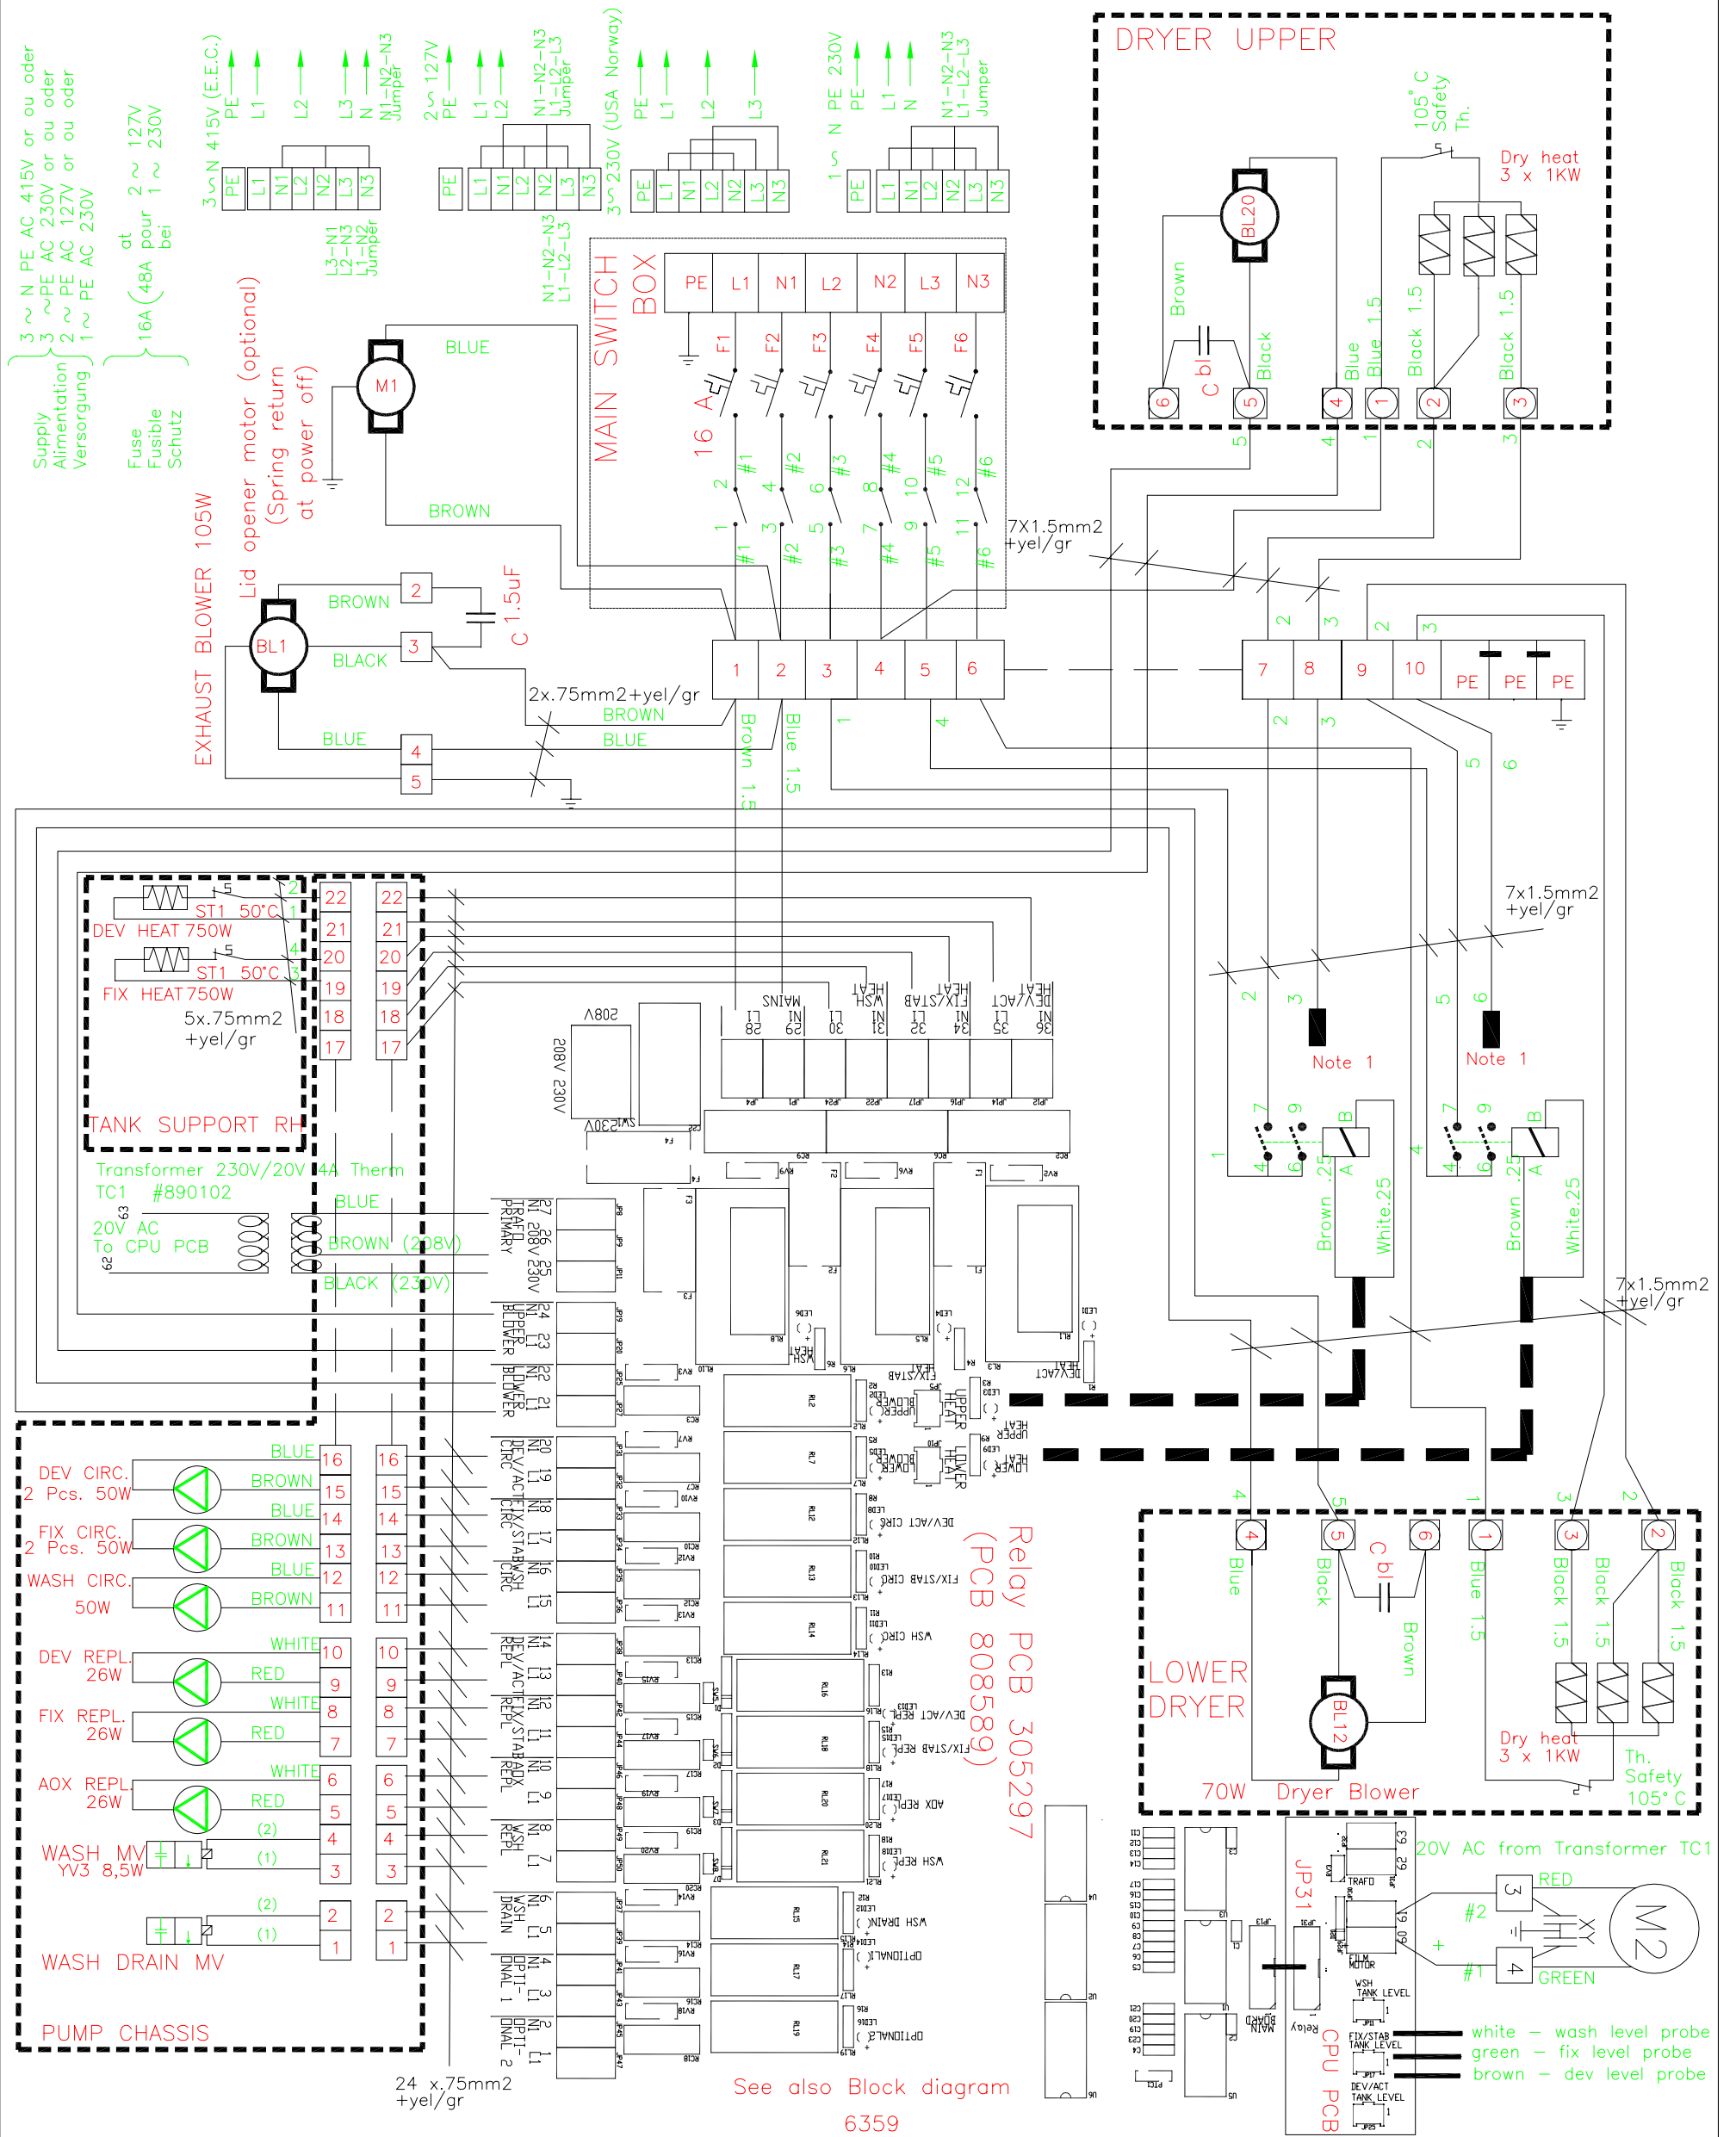

Note 1  
 Not connected on EG751/752 and EG901/902  
 Connected to relay term 9 on EG1141

Echo Graphic A/S

Haandvaerkervej 2  
 DK-9560 Hadsund, Denmark  
 Phone int.: +45 98 57 19 55  
 Fax int.: +45 98 57 15 91

Design/Draw : CV

Scale : :

Date : 10-01-02

Name Interconn. diagram

Drawing no. :

EG xx1 MK4

6361

B