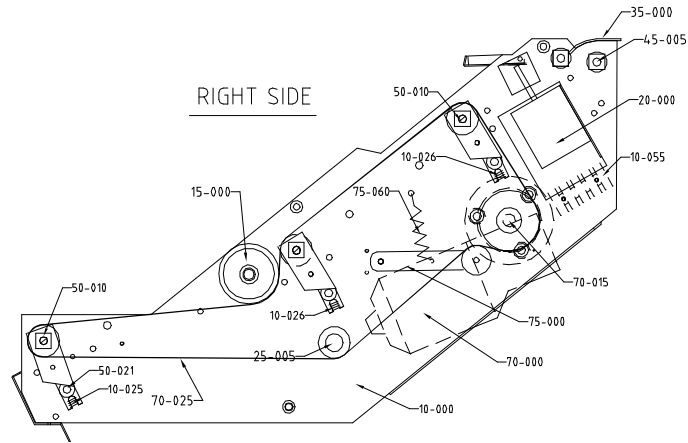

Numbers refer to sequencenumbers
on partslist 129407 + 129370

only partslist 129370

RIGHT SIDE
CUT AWAY

RIGHT SIDE
CUT AWAY

LEFT SIDE

RIGHT SIDE

This Document contains proprietary data of Echo Graphic. No information, reproduction or use of any part thereof may be used without written permission. Tolerance unless otherwise specified: machined surfaces IS 2708-1 measurements under 180mm after folding ±0.5		Echo Graphic Håndværkervej 8-9 DK-8000 Lyngby, Denmark Telefon 98071865 Telefax 98071841	
More Than	Incl. Tol.	Surface Treatment :	Designer : CK
(0,4)	± 0,1		Drawn : CK
(0,5)	± 0,2		Date : 12-08-98
(10)	± 0,3		Scale : 2:1
(120)	± 0,5	Material :	Name :
(315)	± 0,8		K.nr :
(1000)	± 1,2		Conveyor Rack
			Dolev 4Press E
			Drawing no. : 129407