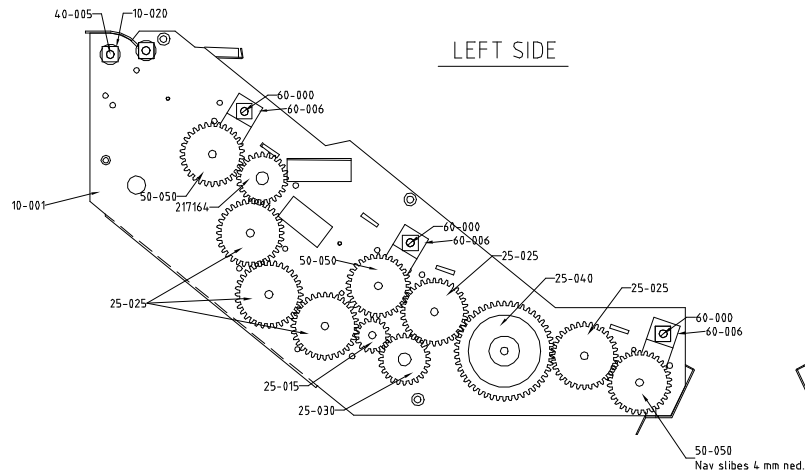

Numbers refer to sequencenumbers
on partslist 129407 + 129370

only partslist 129370

RIGHT SIDE
CUT AWAY

RIGHT SIDE
CUT AWAY

LEFT SIDE

RIGHT SIDE

This Document contains proprietary data of Echo Graphic. No information, reproduction or use of any part thereof may be used without written permission. Tolerance unless otherwise specified: machined surfaces IS 2708-1 measurements under 180mm after folding ±0.5		Echo Graphic Håndværkervej 8-9 DK-8000 Lyngby, Denmark Telefon 98071865 Telefax 98071841	
More Than	Incl. Tol.	Surface Treatment :	Designer : CK
(0,4)	± 0,1		Drawn : CK
(0,5)	± 0,2		Date : 12-08-98
(10)	± 0,3		Scale : 2:1
(120)	± 0,5	Material :	Name :
(315)	± 0,8		K.nr :
(1000)	± 1,2		Conveyor Rack
			Dolev 4Press E
			Drawing no. : 129407