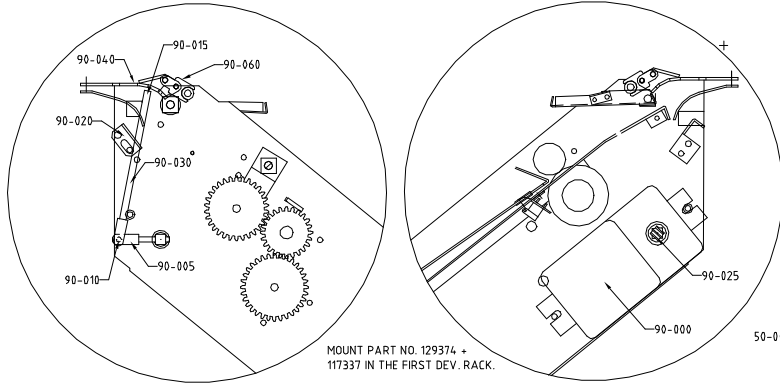

Numbers refer to sequencenumbers
on partslist 129407 + 129370

only partslist 129370

RIGHT SIDE
CUT AWAY

RIGHT SIDE
CUT AWAY

LEFT SIDE

RIGHT SIDE

This Document contains proprietary data of Echo Graphic. No information, reproduction or use of any part thereof may be used without written permission. Tolerance unless otherwise specified: machined surfaces IS 2708-1 measurements under 180mm after folding ±0.5		Echo Graphic Håndværkervej 8-9 DK-8000 Lyngby, Denmark Telefon 98071865 Telefax 98071841	
More Than	Incl. Tol.	Surface Treatment :	Designer : CK
(0,4)	± 0,1		Drawn : CK
(0,5)	± 0,2		Date : 12-08-98
(10)	± 0,3		Scale : 2:1
(120)	± 0,5	Material :	Name :
(315)	± 0,8		K.nr :
(1000)	± 1,2		Conveyor Rack
			Dolev 4Press E
			Drawing no. : 129407