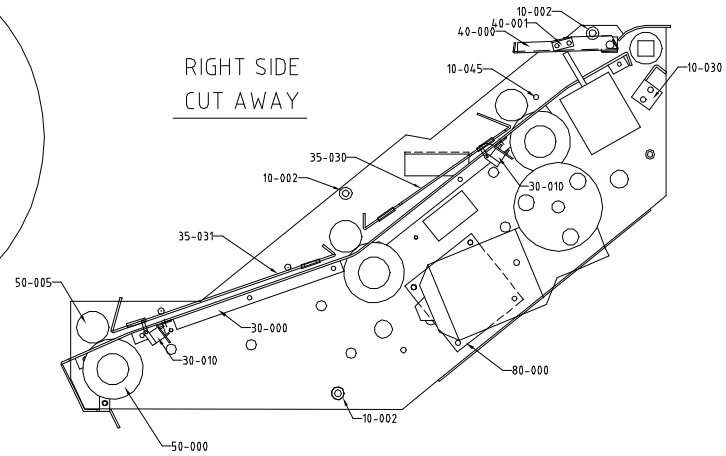

Numbers refer to sequencenumbers
on partslist 129407 + 129370

only partslist 129370

RIGHT SIDE
CUT AWAY

RIGHT SIDE
CUT AWAY

LEFT SIDE

RIGHT SIDE

This Document contains proprietary data of Echo Graphic. No information, reproduction or use of any part thereof may be used without written permission. Tolerance unless otherwise specified: machined surfaces IS 2708-1 measurements under 180mm after folding ±0.5		Echo Graphic Håndværkervej 8-9 DK-8000 Lyngby, Denmark Telefon 98071865 Telefax 98071841	
More Than	Incl. Tol.	Surface Treatment :	Designer : CK
(0,4)	± 0,1		Drawn : CK
(0,5)	± 0,2		Date : 12-08-98
(10)	± 0,3		Scale : 2:1
(120)	± 0,5	Material :	Name :
(315)	± 0,8		K.nr :
(1000)	± 1,2		Conveyor Rack
			Dolev 4Press E
			Drawing no. : 129407