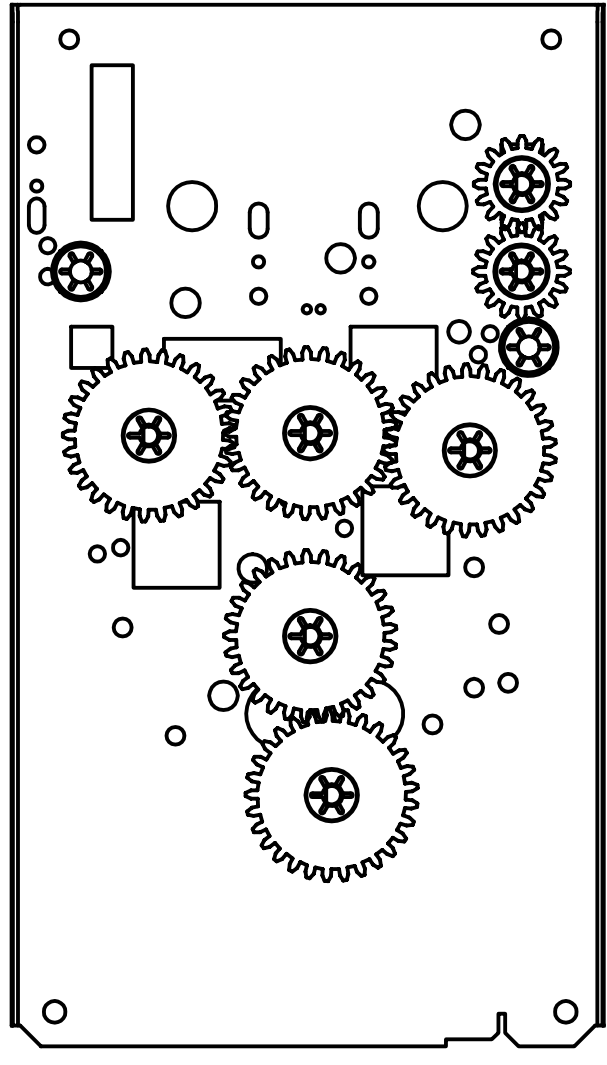

1 2 3 4 5 6 7 8

Parts List			
Pos.	Dwg/part nr.	Title	Pcs.
001	276044	Axle D	7
002	117337	Starlock 1/4" stainless	9
003	65274	Pulley 1/4 in Ø	7
004	155584	Spring F.Ainguide HD Dry	3
005	217184	Bearing ϕ 1/4" 12x12 mm -Brown	9
006	276034	Axle- ϕ	2
007	316362	Rackside EG R2 right	1
008	65266	Gearwheel 30-T 1/4 in - D	5
009	65270	Gearwheel 16-T 1/4 In D	2

This document contains proprietary data of Echo Graphic. No information, reproduction or use of any part there of may be used without written permission.

Tolerance unless otherwise specified :
 machined surfaces ISO 2768 - M
 measurements under 120mm after folding
 ±0,5

Draft Date 08-10-2002
 Drawing Title Rackside R.w.gears R2+spring
 Drawn by Bd

DWG NO 316524
 REV -

A B C D E F G H