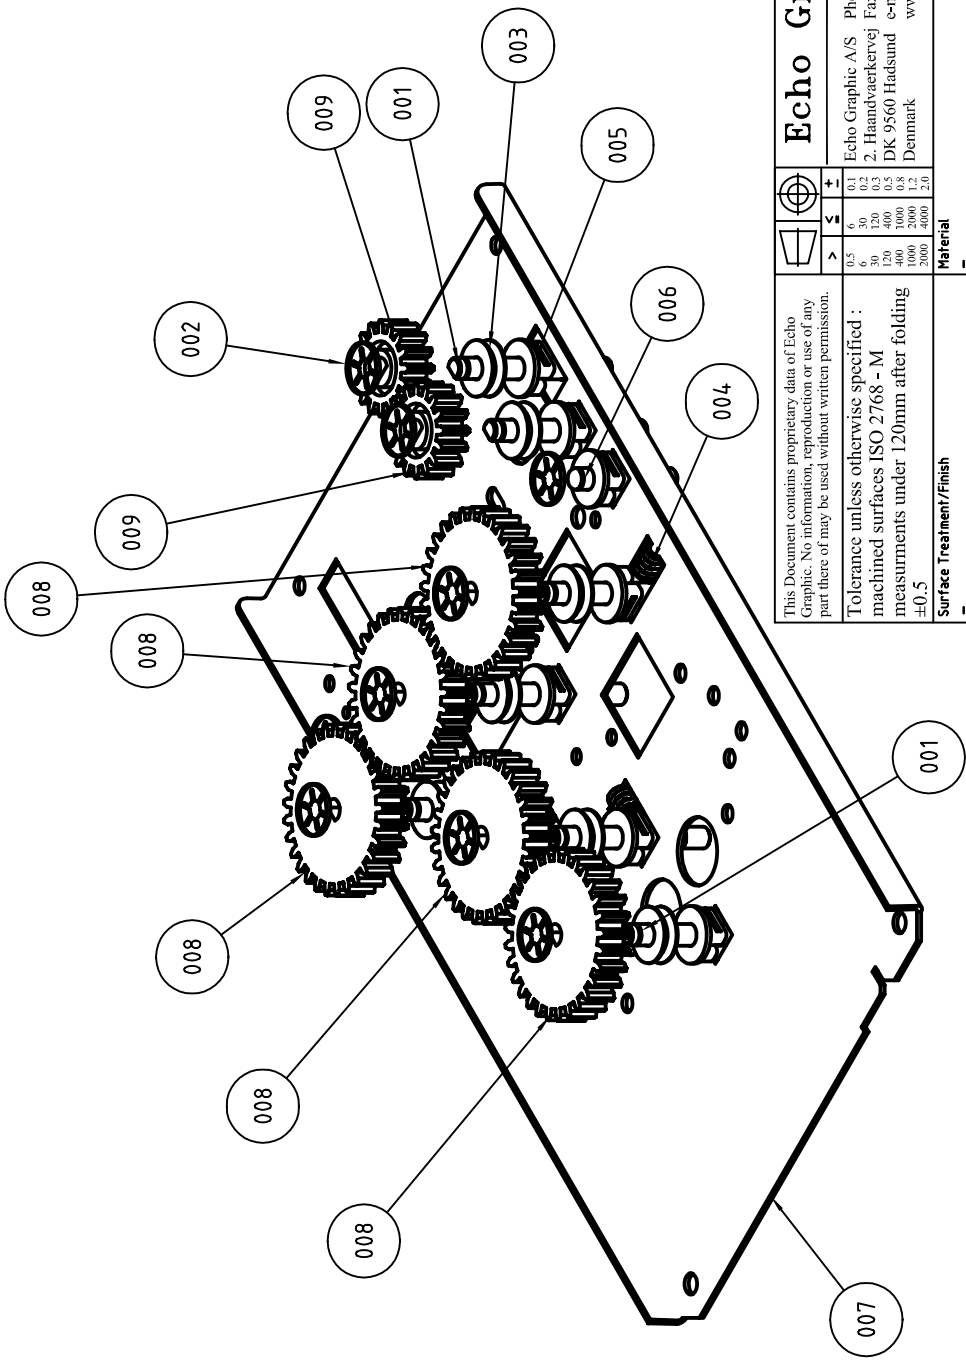

1 2 3 4 5 6 7 8

Parts List			
Pos.	Dwg/part nr.	Title	Pcs.
001	276044	Axle D	7
002	117337	Starlock 1/4" stainless	9
003	65274	Pulley 1/4 in Ø	7
004	155584	Spring F.Ainguide HD Dry	3
005	217184	Bearing ϕ 1/4" 12x12 mm -Brown	9
006	276034	Axle- ϕ	2
007	316362	Rackside EG R2 right	1
008	65266	Gearwheel 30-T 1/4 in - D	5
009	65270	Gearwheel 16-T 1/4 In D	2

This document contains proprietary data of Echo Graphic. No information, reproduction or use of any part there of may be used without written permission.

Tolerance unless otherwise specified :
 machined surfaces ISO 2768 - M
 measurements under 120mm after folding
 ±0,5

Echo Graphic
 Echo Graphic A/S Phone int.: +45 98 57 19 55
 2. Haandværkervej Fax int.: +45 98 57 15 91
 DK 9560 Hadsund e-mail: info@echographic.dk
 Denmark www.echographic.dk

Surface Treatment/Finish	Material	Size	Sheet Number	Scale
-	-	A2	1	1:15

Draft Date 08-10-2002
 Drawing Title Rackside R.w.gears R2+spring
 Drawn by Bd

DWG NO 316524
 REV -

A B C D E F G H