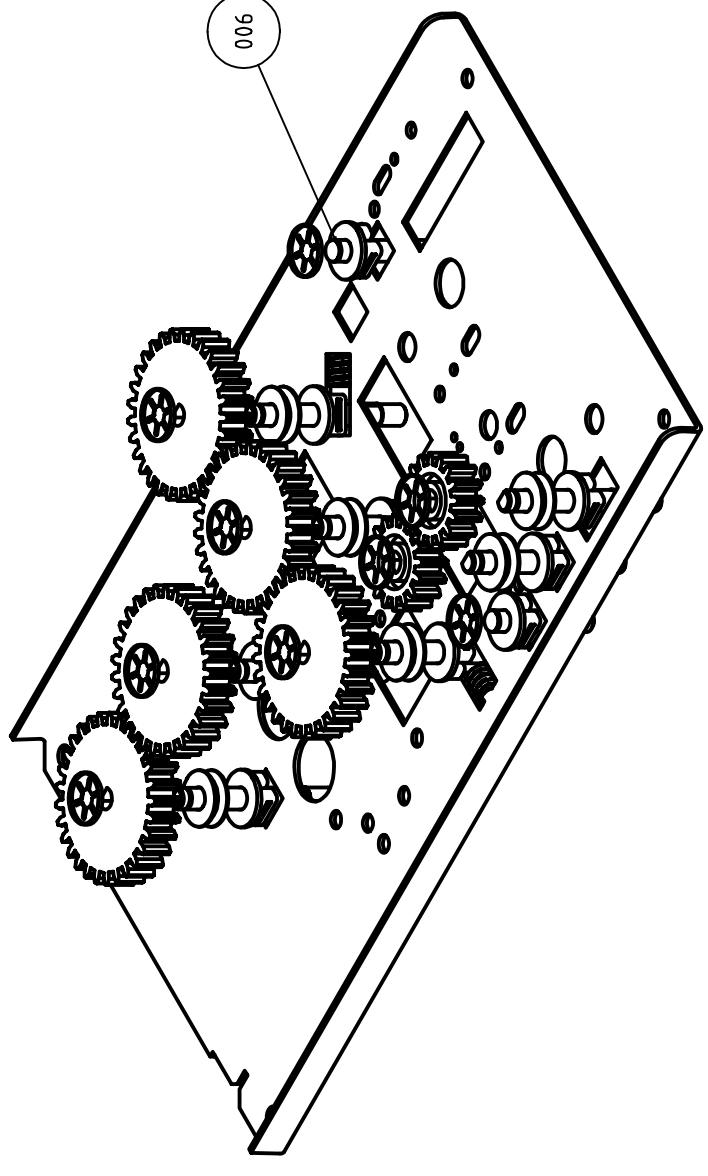

1 2 3 4 5 6 7 8

Parts List			
Pos.	Dwg/part nr.	Title	Pcs.
001	276044	Axle D	7
002	117337	Starlock 1/4" stainless	9
003	65274	Pulley 1/4 in Ø	7
004	155584	Spring F.Ainguide HD Dry	3
005	217184	Bearing ϕ 1/4" 12x12 mm -Brown	9
006	276034	Axle- ϕ	2
007	316362	Rackside EG R2 right	1
008	65266	Gearwheel 30-T 1/4 in - D	5
009	65270	Gearwheel 16-T 1/4 In D	2

This document contains proprietary data of Echo Graphic. No information, reproduction or use of any part there of may be used without written permission.

Tolerance unless otherwise specified :
 machined surfaces ISO 2768 - M
 measurements under 120mm after folding
 ±0,5