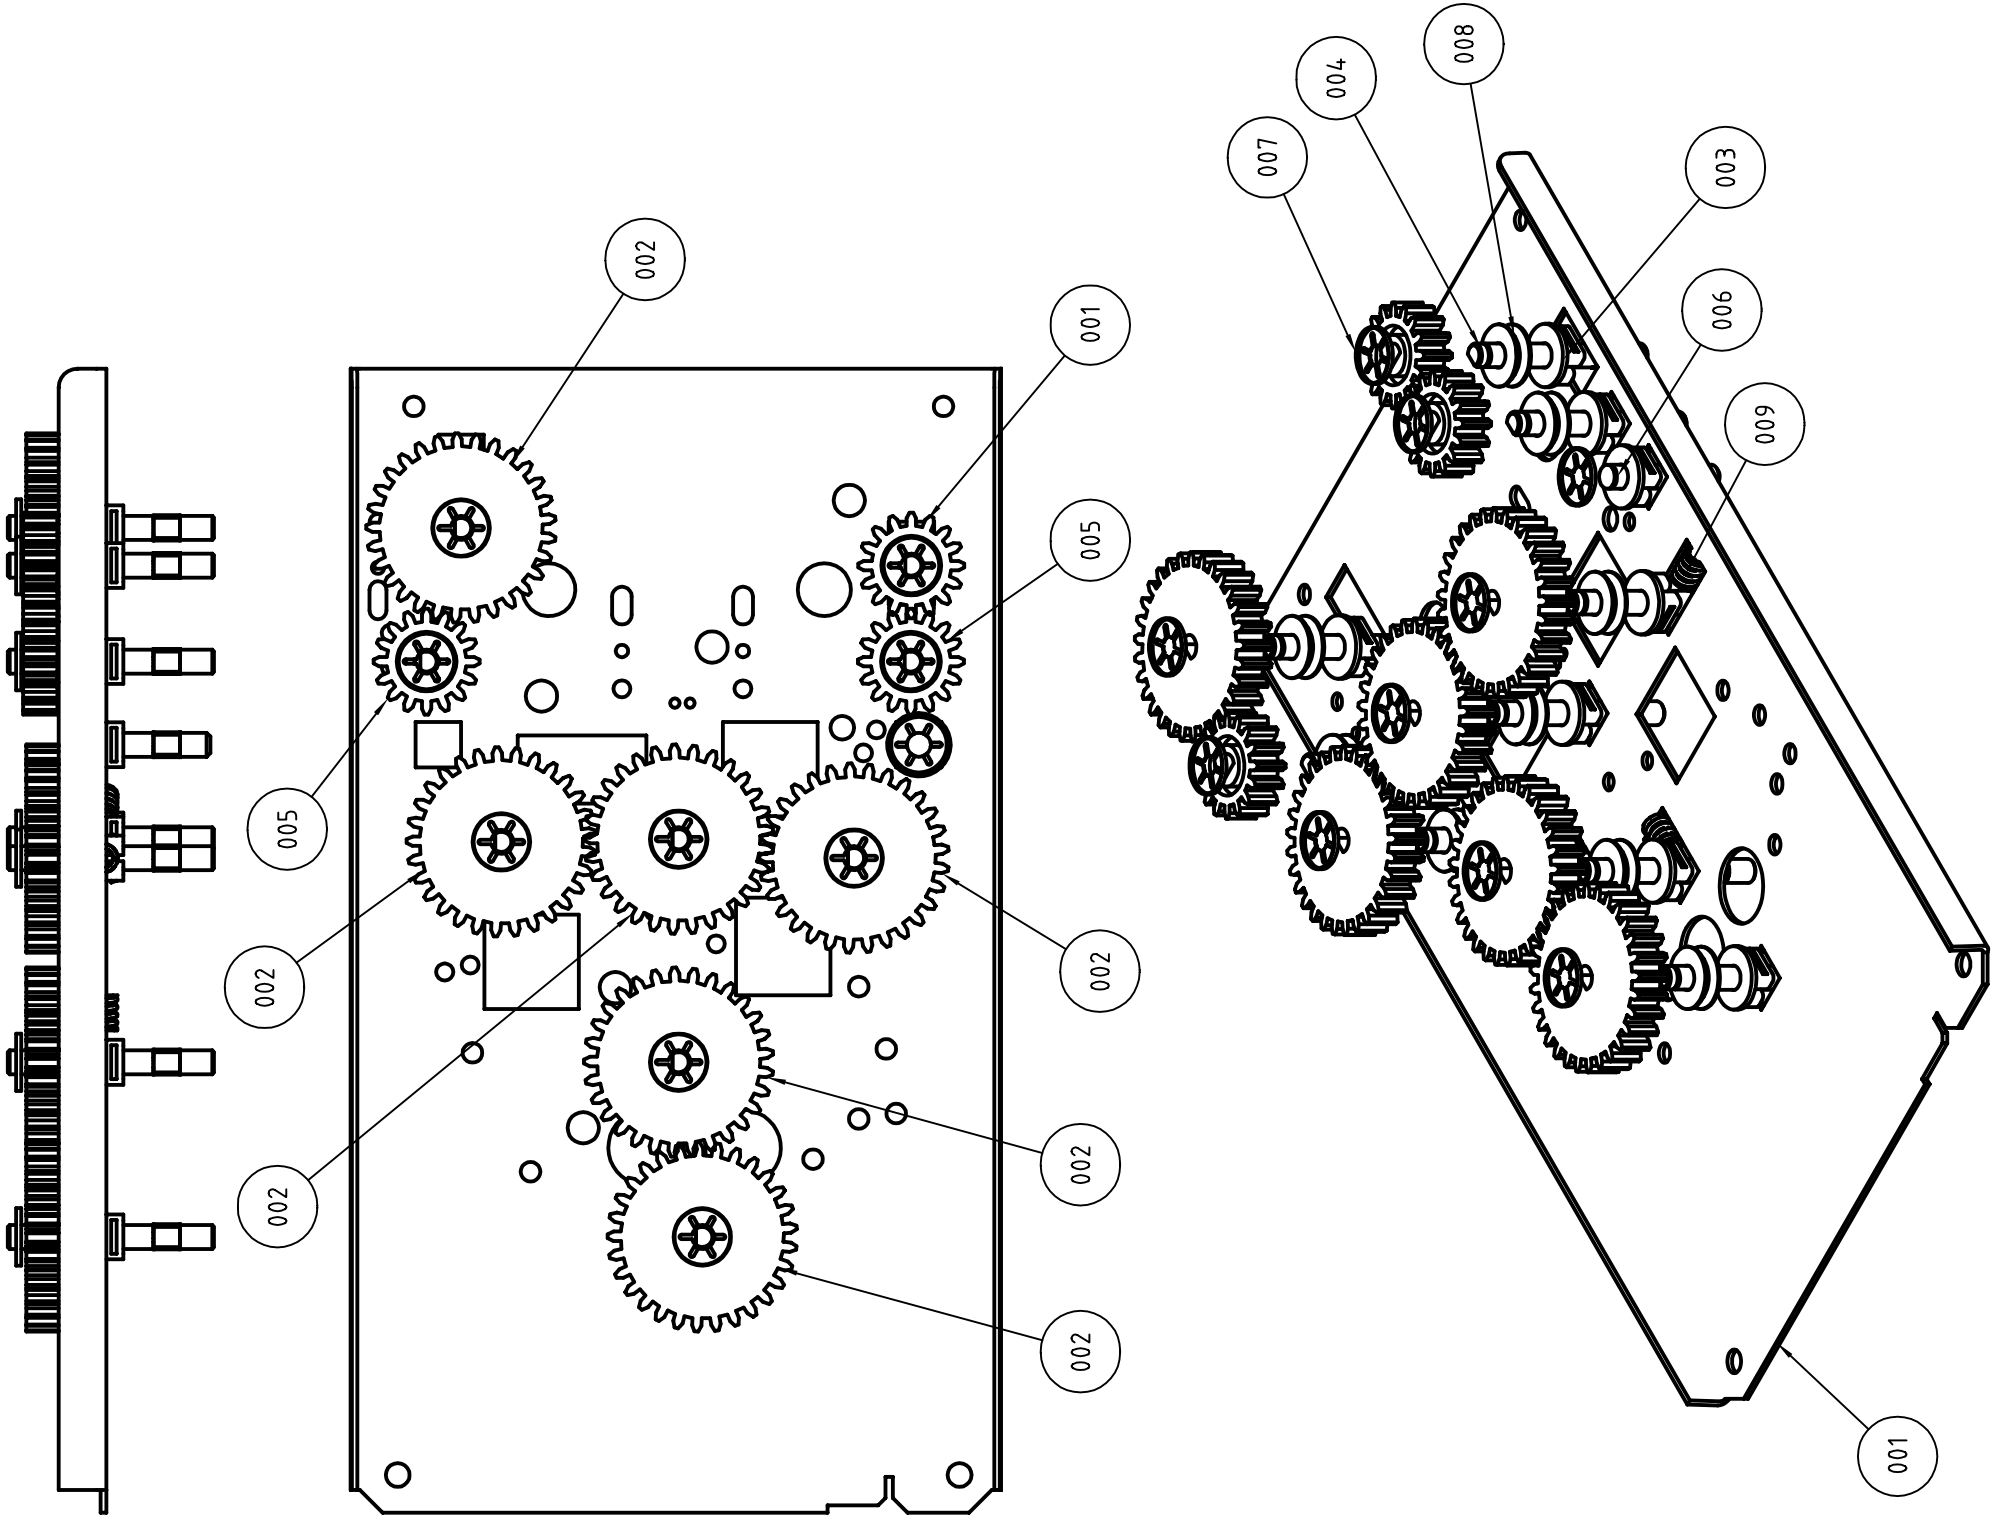

Parts List

Pos.	Dwg/part nr. x	Title	Pcs.
001	316362	Rackside EG R2 right	1
002	65266	Gearwheel 30-T 1/4 In - D	6
003	217184	Bearing ϕ 1/4" 12x12 mm -Brown	10
004	276044	Axle D	9
005	65270	Gearwheel 16-T 1/4 In D	3
006	276034	Axle- ϕ	1
007	117337	Starlock 1/4" stainless	10
008	65274	Pulley 1/4 in ϕ	9
009	155584	Spring F.Airguide HD Dry	3

This Document contains proprietary data of Echo Graphic. No information, reproduction or use of any part there of may be used without written permission.

Tolerance unless otherwise specified :
 machined surfaces ISO 2768 - M
 measurements under 120mm after folding
 ± 0.5

0.5	0.1	±
6	30	+
6	30	-
120	400	0.3
400	1000	0.8
1000	2000	1.2
2000	4000	2.0

Material	Size	Sheet Number	Scale
-	A3	1	1:2
DWG NO	REV		
316525	-		

Echo Graphic
 Echo Graphic A/S Phone int.: +45 98 57 19 55
 2. Haandvaerkervej Fax int.: +45 98 57 15 91
 DK-9560 Hadsund e-mail: info@echographic.dk
 Denmark www.echographic.dk

Drawing Title
 Rackside R.w.gears R2+spring

Draft Date 9-10-2002
 Drawn by Bd